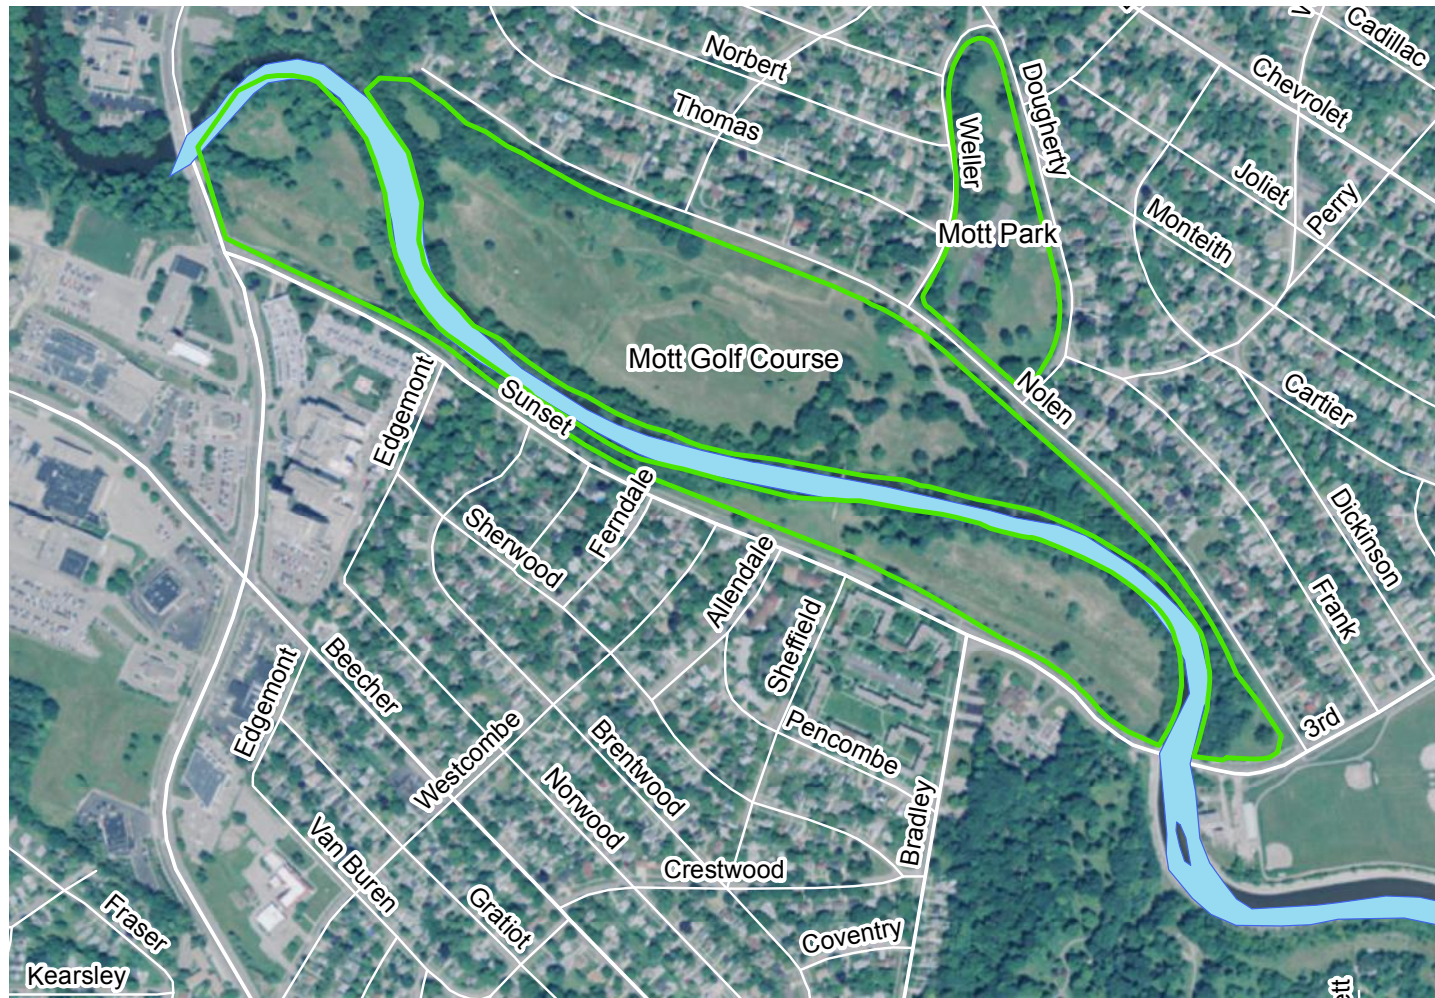

MOTT PARK RECREATION AREA - FLINT /// VACANT GOLF COURSE RE-IMAGINED
University of Michigan-Flint