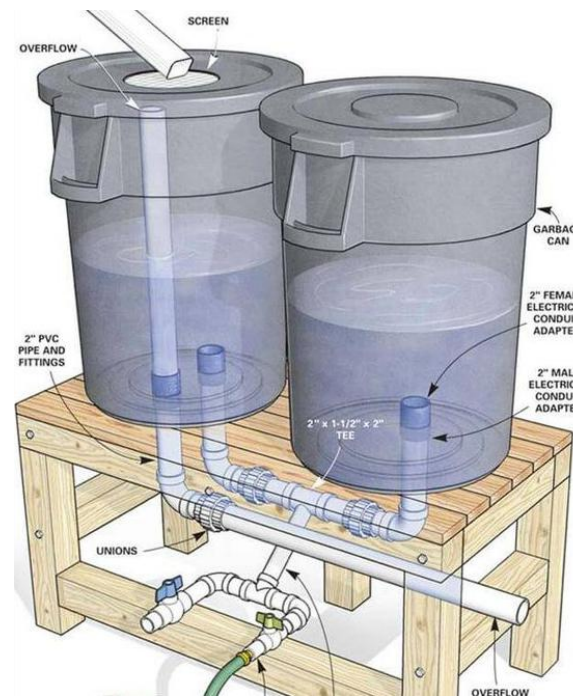

Legend *Lot D*

THE MLK PROJECT -FLINT /// VACANT LOT RE-IMAGINED
University of Michigan-Flint