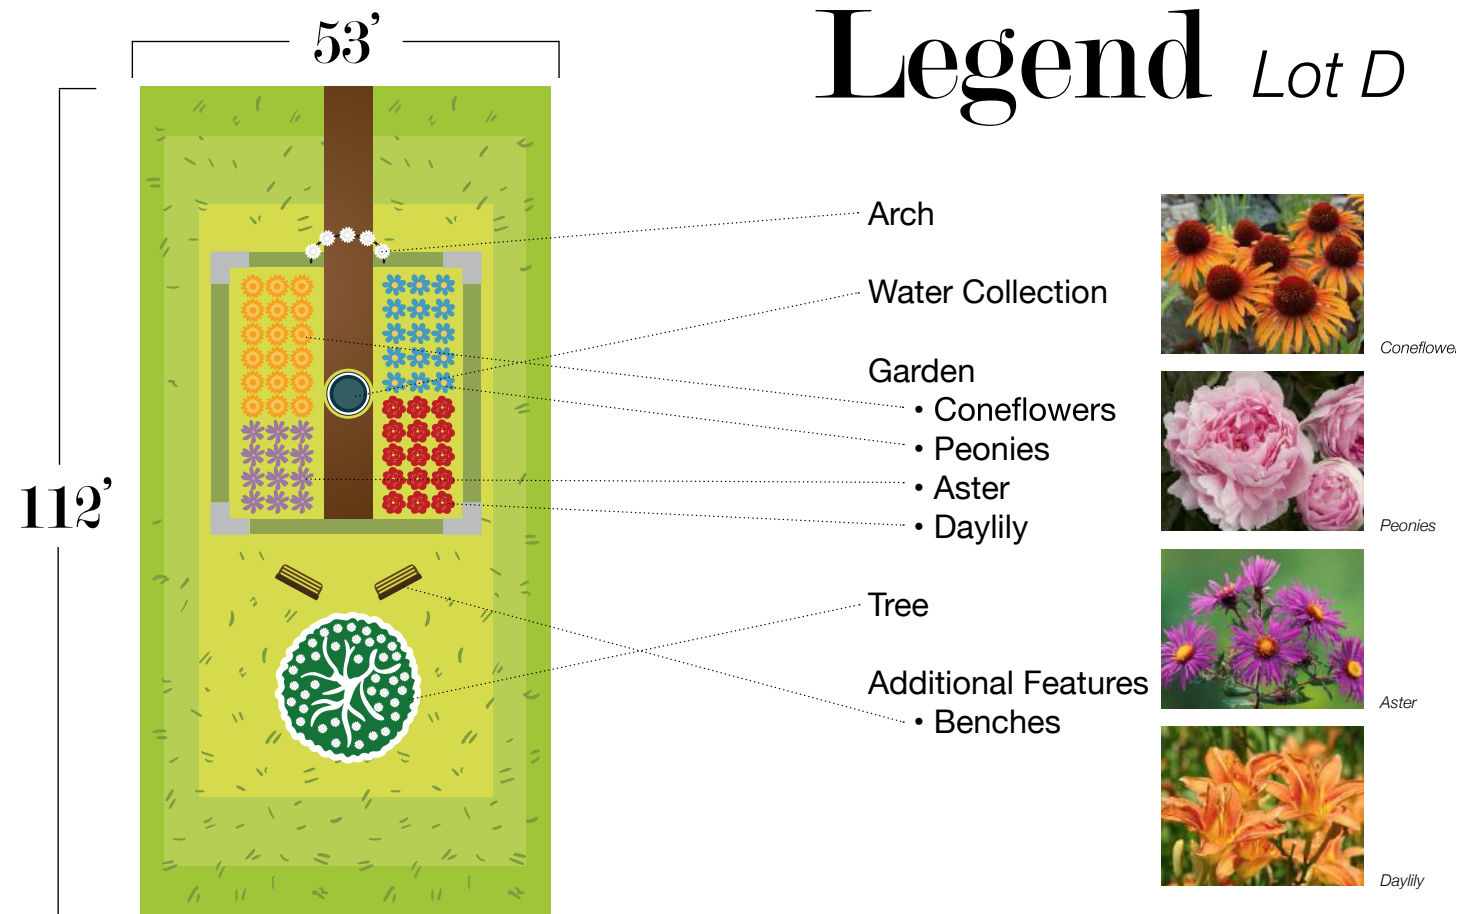

Legend *Lot D*

THE MLK PROJECT -FLINT /// VACANT LOT RE-IMAGINED
University of Michigan-Flint