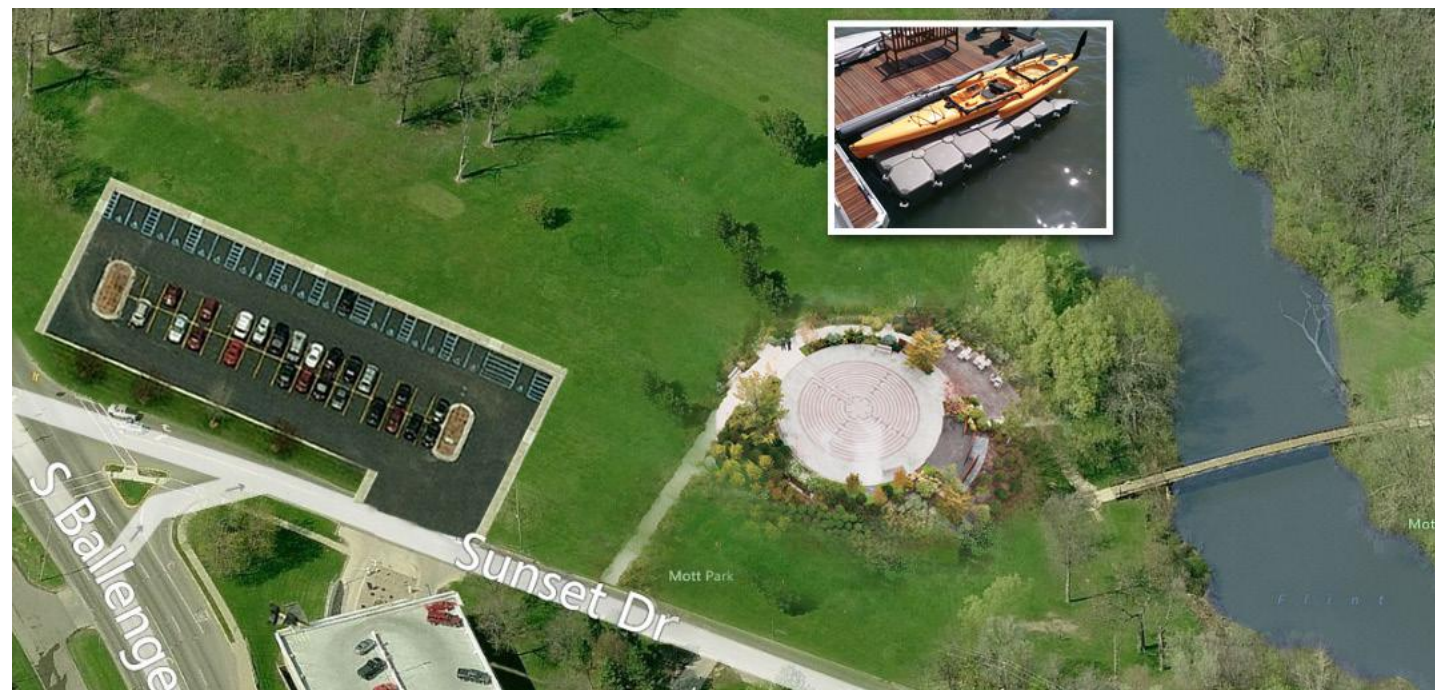

MOTT PARK RECREATION AREA - FLINT /// VACANT GOLF COURSE RE-IMAGINED
University of Michigan-Flint